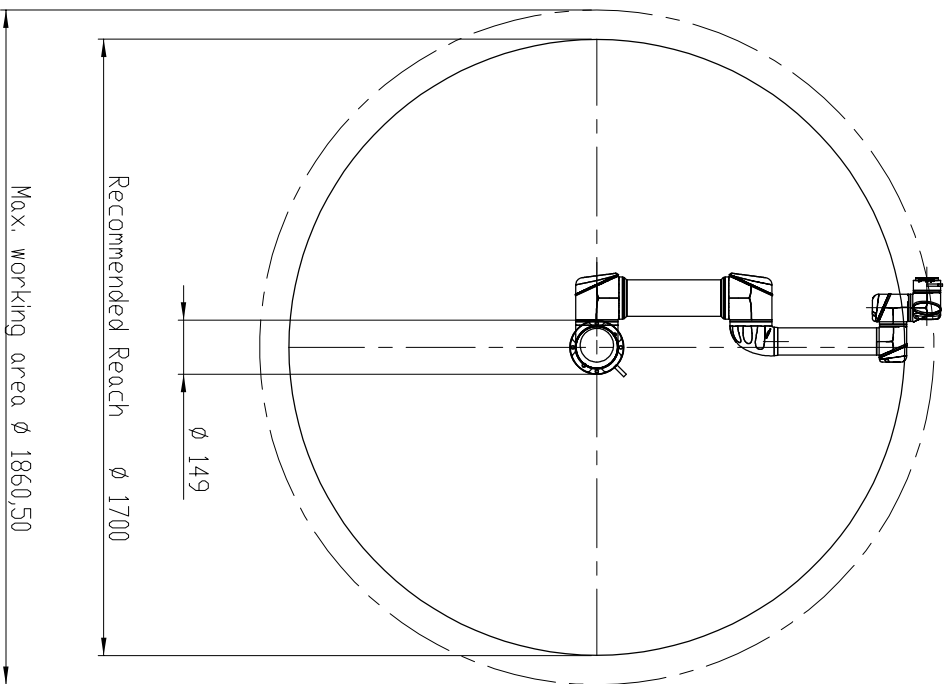

UR5 working area, top view

UR5 working area, side view

All dimension is in mm  
For public use

	
<b>UNIVERSAL ROBOTS</b>	
TEL: +45 89 93 89 89 FAX: +45 38 79 89 89 WEB: <a href="http://universal-robots.com">universal-robots.com</a>	
Working area UR5 CB3	
DATE	
Status change date:	
DWG NO:	100455
REV:	0