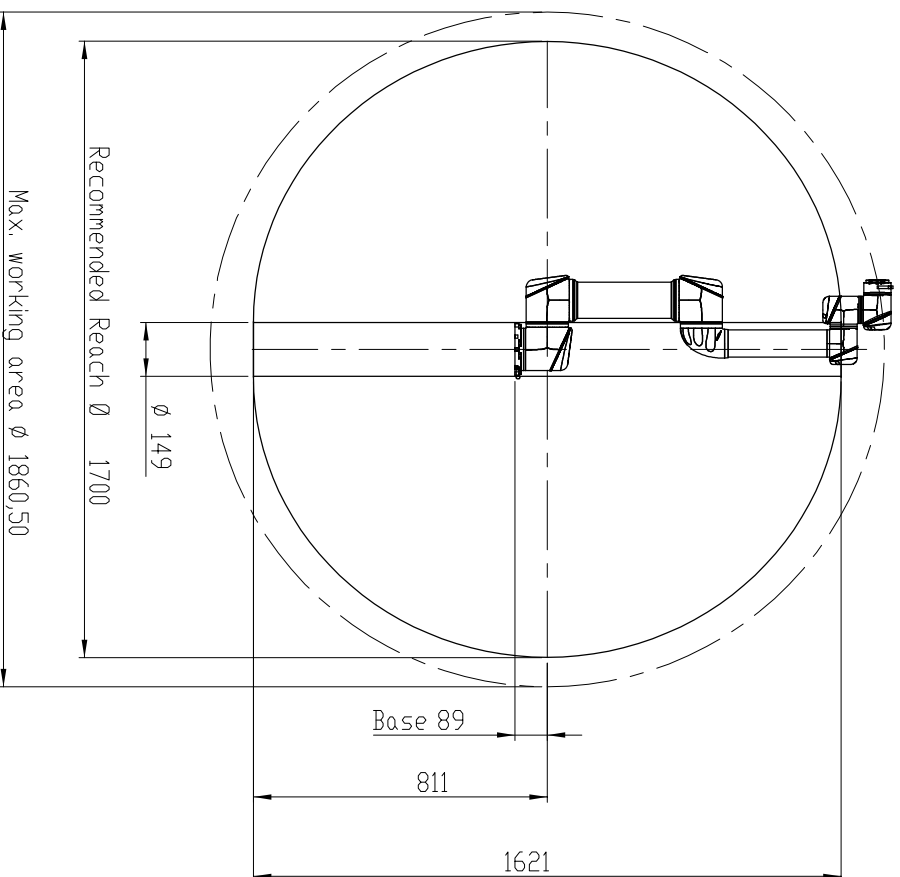

UR5 working area, top view

UR5 working area, side view

All dimension is in mm  
For public use

	
<b>UNIVERSAL ROBOTS</b>	
TEL: +45 89 93 89 89 FAX: +45 38 79 89 89 WEB: <a href="http://universal-robots.com">universal-robots.com</a>	
Working area UR5 CB3	
DATE	
Status change date:	
DWG NO:	100455
REV:	0